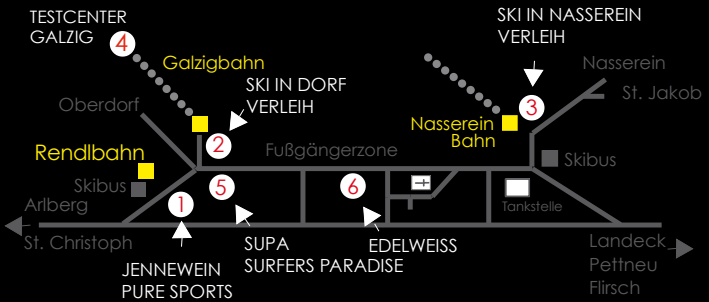

Jennewein

pure sports

① Sporthaus	VERLEIH/RENT	+43 5446 2830 0
② Ski In Dorf	VERLEIH/RENT	+43 5446 2830 41
③ Ski In Nasserein	VERLEIH/RENT	+43 5446 2830 52
④ Test-Center Galzig	VERLEIH/RENT	+43 5446 2830 22
⑤ Surfers Paradise		+43 5446 2830 20
⑥ Edelweiss		+43 5446 2119

WEB www.sport-jennewein.com

MAIL office@sport-jennewein.com

SOCIAL facebook.com/SportJennewein